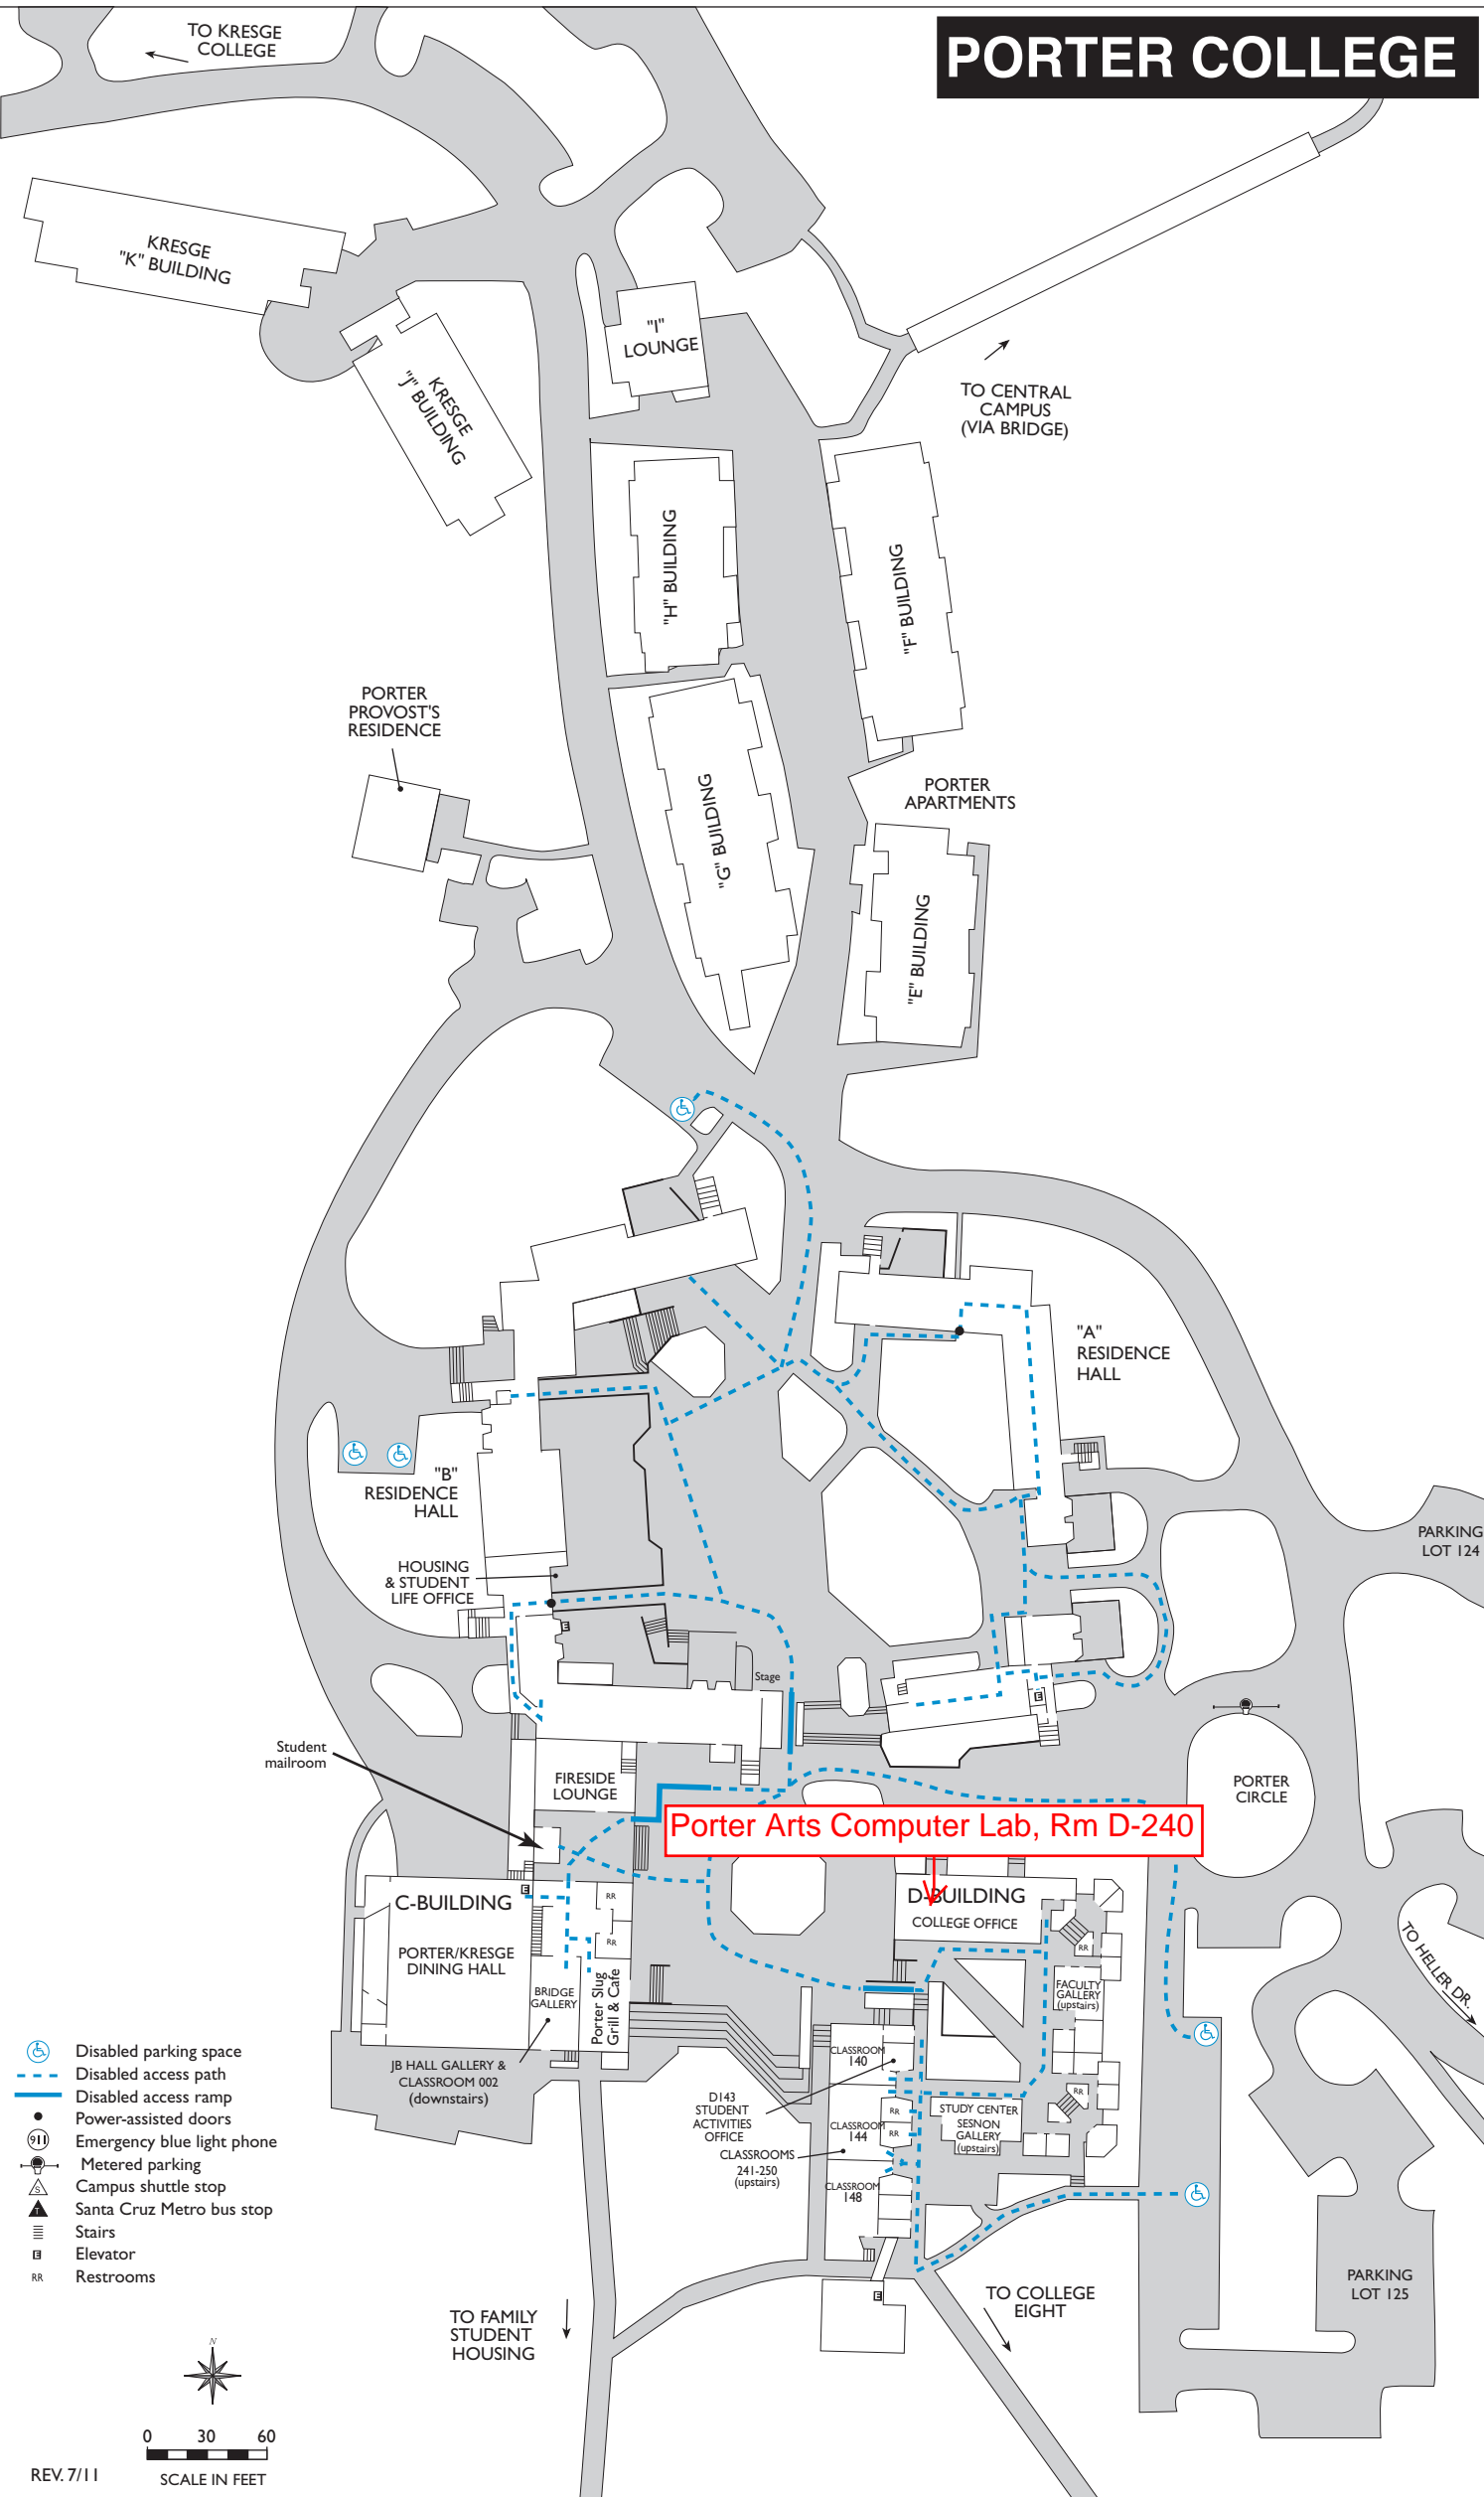

PORTER COLLEGE

Porter Arts Computer Lab, Rm D-240

- Disabled parking space
- Disabled access path
- Disabled access ramp
- Power-assisted doors
- Emergency blue light phone
- Metered parking
- Campus shuttle stop
- Santa Cruz Metro bus stop
- Stairs
- Elevator
- Restrooms

0 30 60
SCALE IN FEET